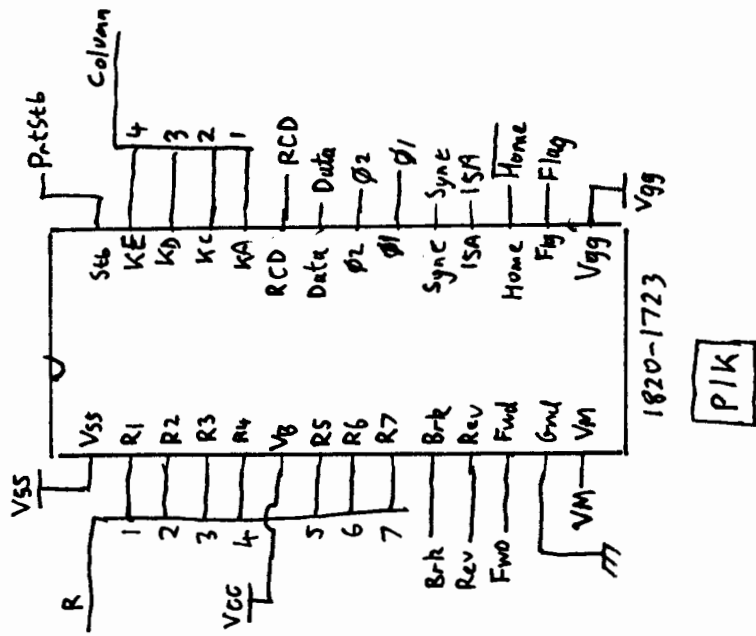

HP10
HP19C

1130-0536 Display

L45
↑

HPIQC Keyboard 00019 - 60006

PSU / Printer socket

Logic PCB PINS

Rev
LMS

(Charger)

Charger

PSU

1810-0236

Printhead Timing