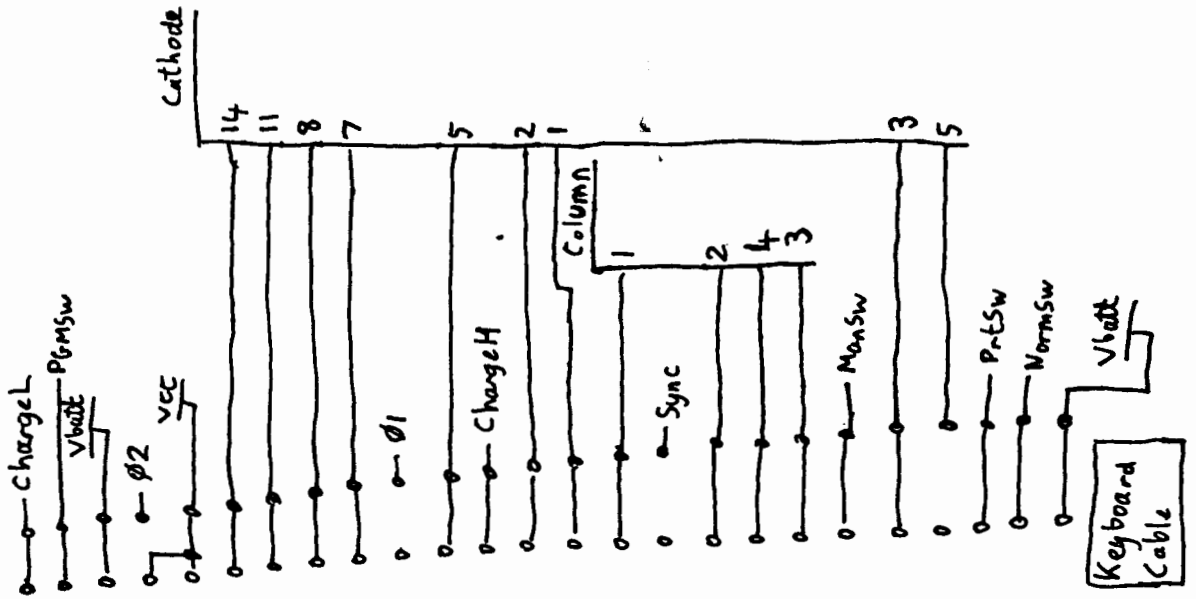

HP10
HP19C

1130-0536 Display

L45
↑

HPIQC Keyboard 00019 - 60006

PSU / Printer socket

Logic PCB PINS

Rev
LMS

(Charger)

Charger

PSU

1810-0236

Printhead Timing