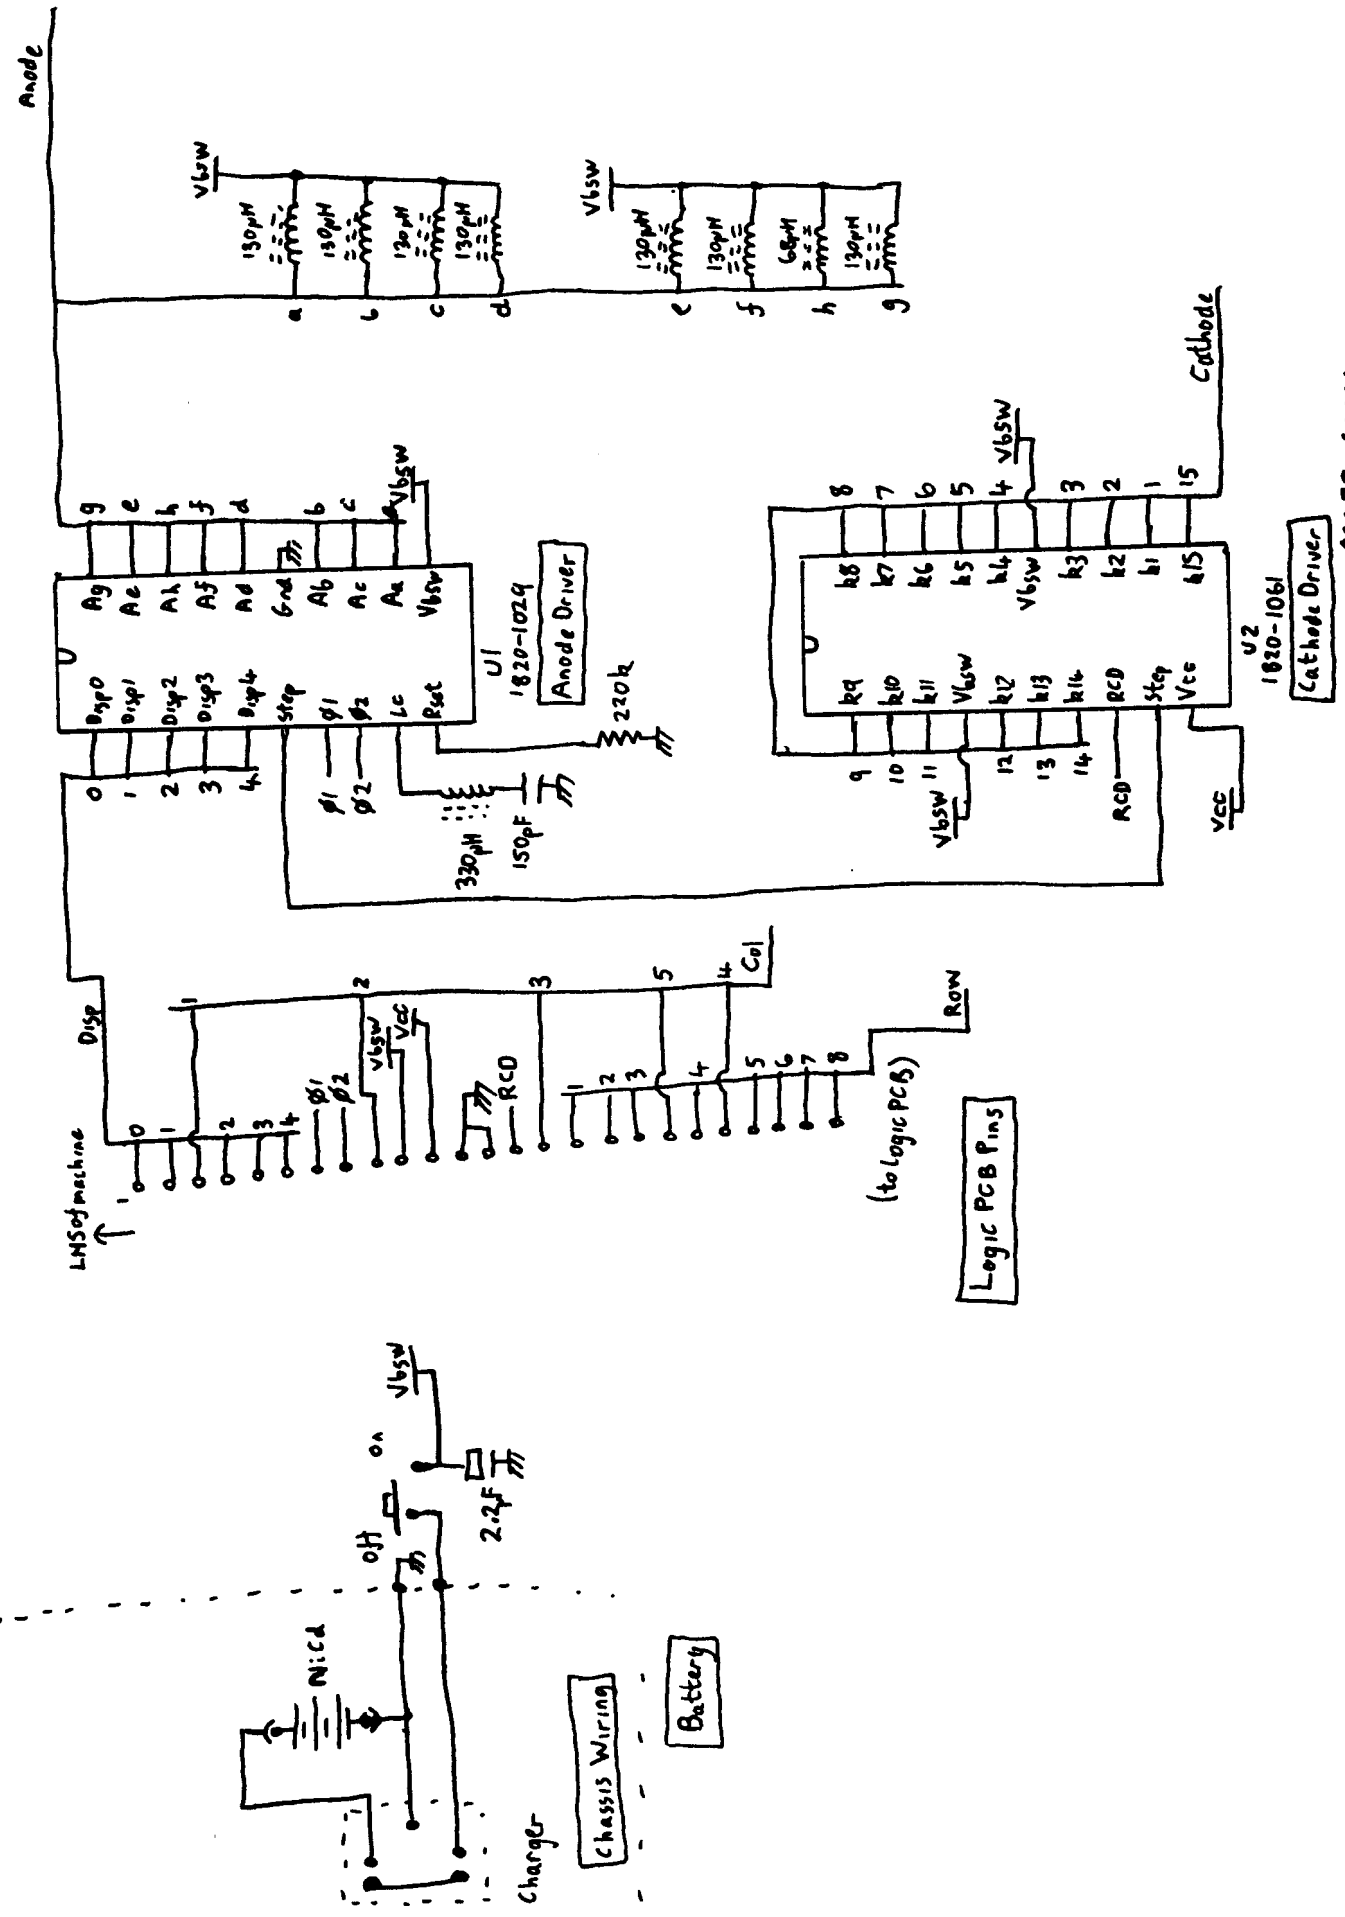

ROM

00035-60004

82011A Charger

Classic Series' Reserve Power Pack