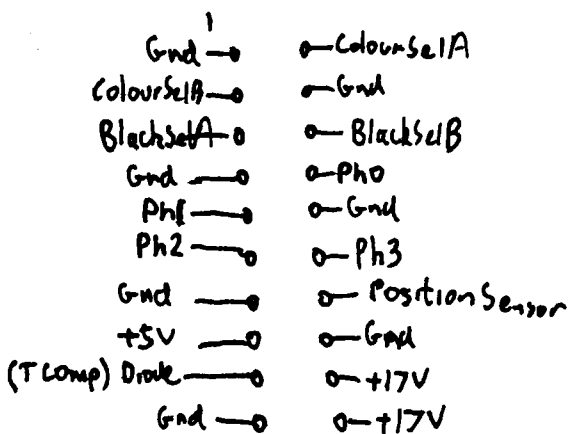

# Paintjet

Carriage Cable

HP Printjet Logic PCB Sheet 1

Sheet ②

HP Paintjet Logic PCB

Front ↑

Black Cartridge

Black Driver