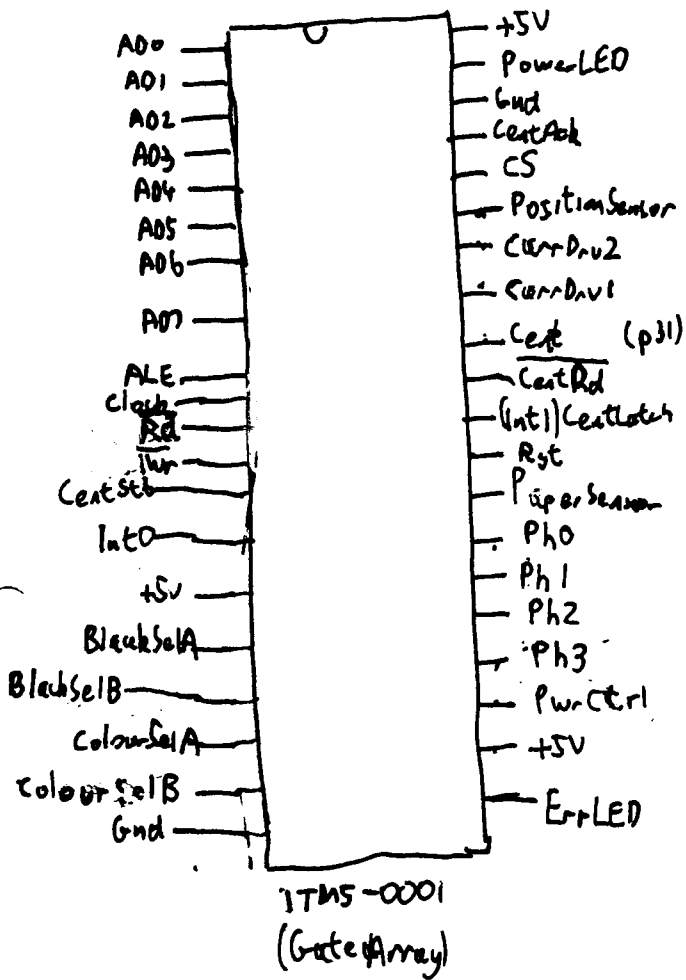

# Paintjet

Carriage Cable

HP Printjet Logic PCB Sheet 1

Sheet ②

HP Paintjet Logic PCB

Front ↑

Black Cartridge

Black Driver

Made by Texas Instruments!

HP Paintjet Control Panel

121555-1

HP Paintjet PSU