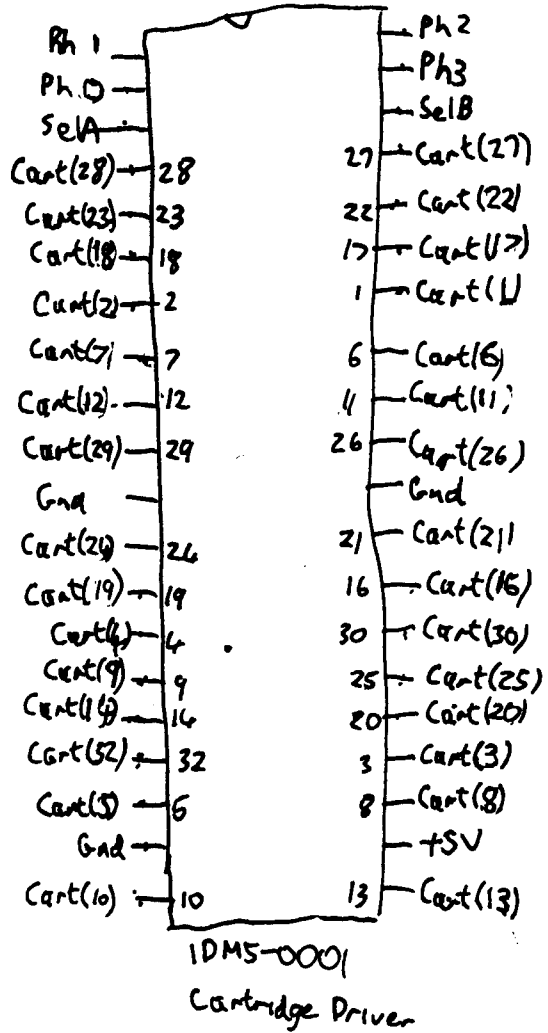

# Paintjet

Carriage Cable

HP Printjet Logic PCB Sheet 1

Sheet ②

HP Paintjet Logic PCB

Front ↑

Black Cartridge

Black Driver