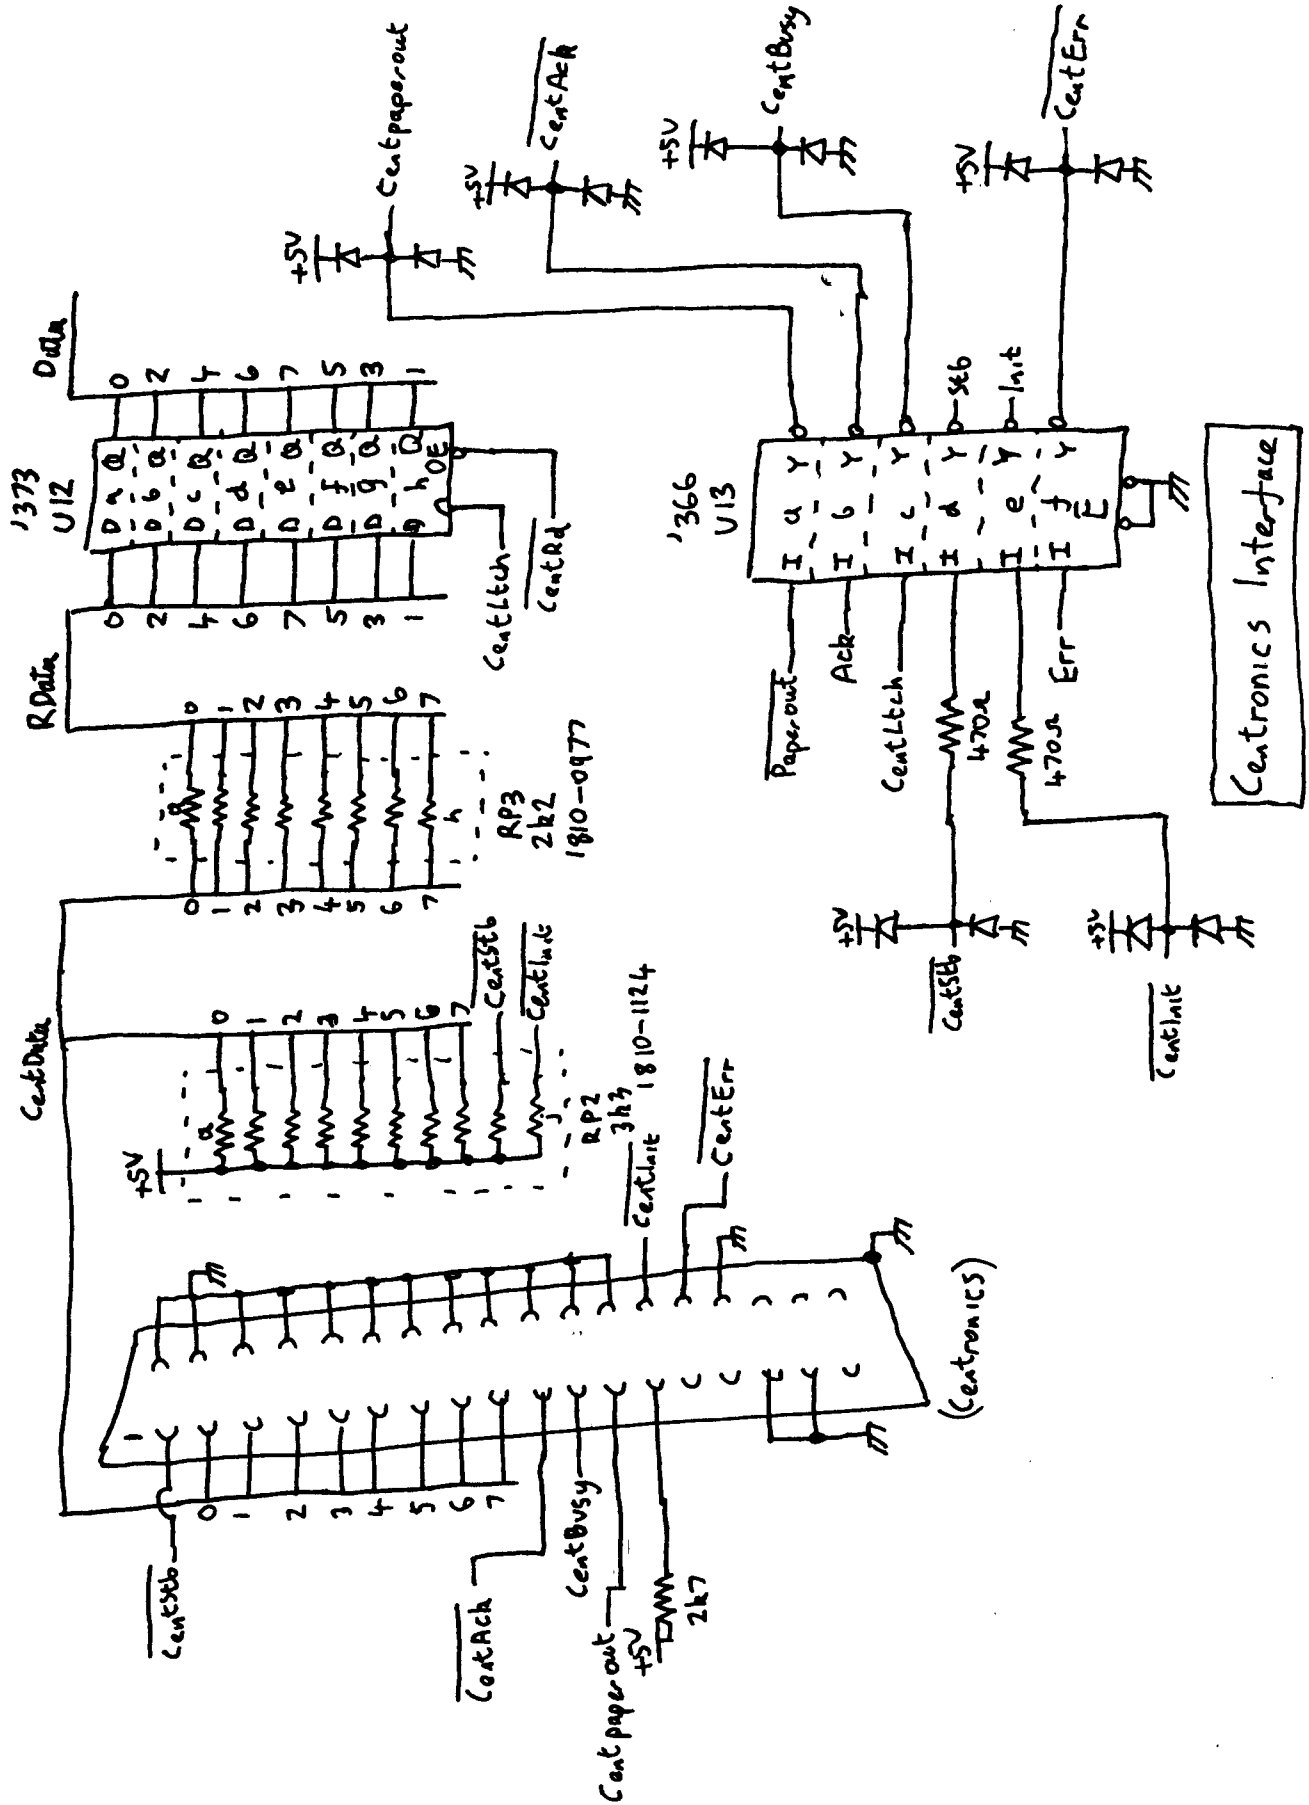

# Paintjet

Carriage Cable

HP Printjet Logic PCB Sheet 1

Sheet ②

HP Paintjet Logic PCB

Front ↑

Black Cartridge

Black Driver

Made by Texas Instruments!

HP Paintjet Control Panel

121555-1

HP Paintjet PSU