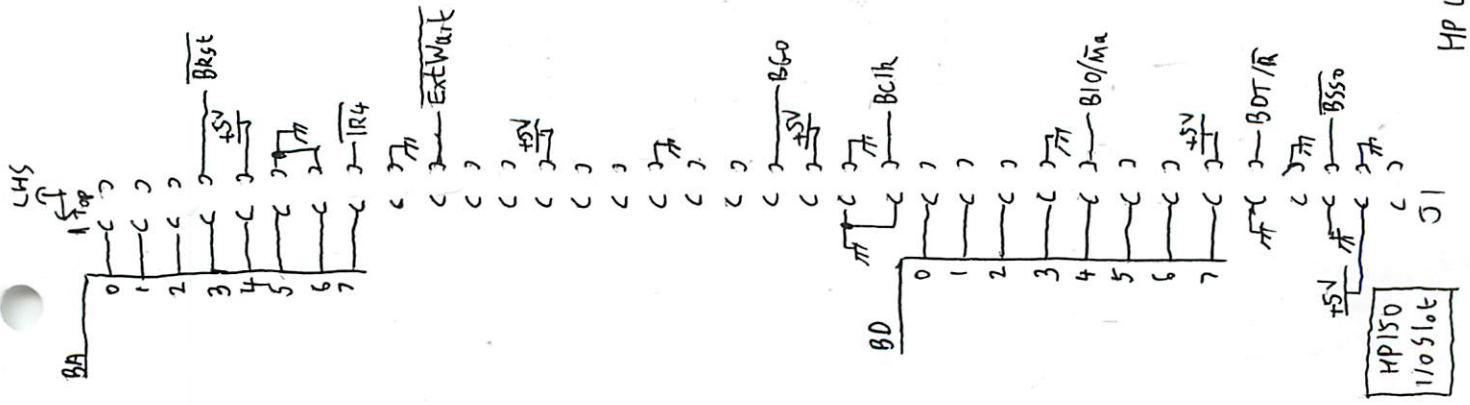

MP45643

1LB3-0003
HPIL Interface

Parallel
Port
DB25 plug

HP 45643 Parallel / HPIL PCB Sket (1) 45643-6001