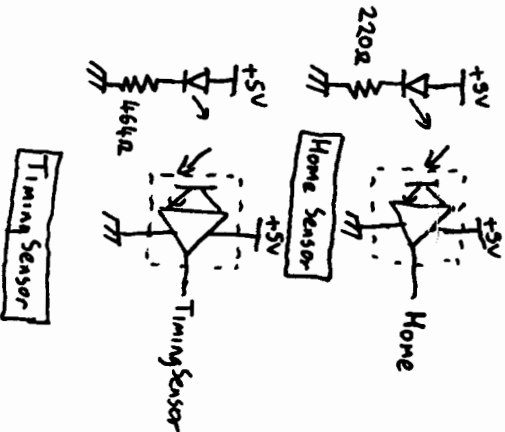

HPIL Interface

Motor Driver

Timing Sensor

Remove optical sensors, Sheet (4)

Home Sensor

0950-0408 Power Supply Module

82162

LLB3-0003