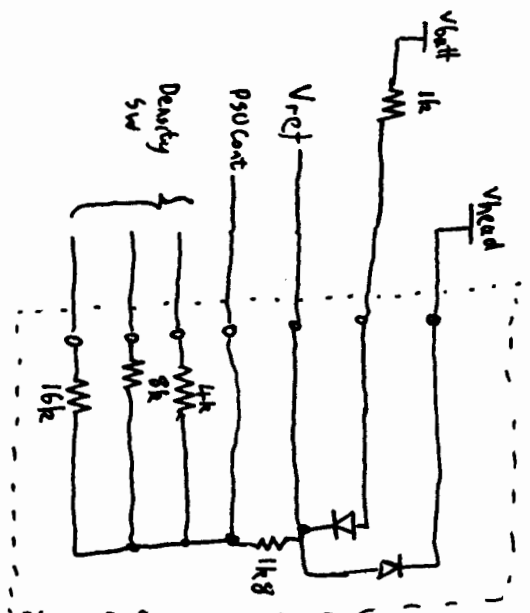

HPIL Interface

Motor Driver

Timing Sensor

Remove optical sensors, Sheet (4)

Home Sensor

0950-0408 Power Supply Module

82162

LLB3-0003