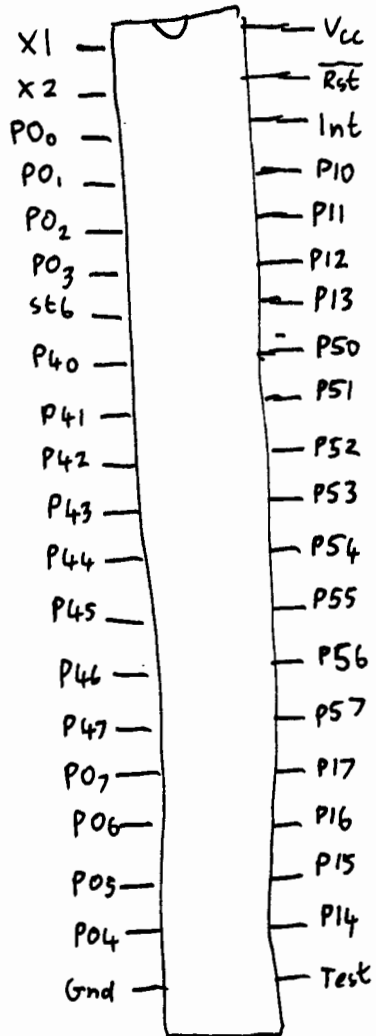

HPIL Interface

Motor Driver

Timing Sensor

Remove optical sensors, Sheet (4)

Home Sensor

0950-0408 Power Supply Module

82162

LLB3-0003

MK3870

MK3870

1LB3-0003