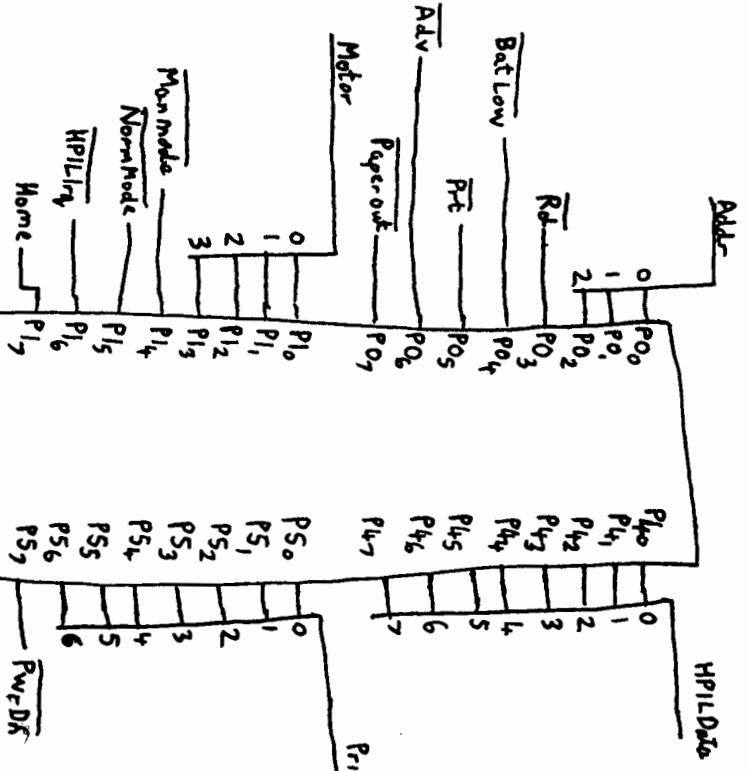

HPIL Interface

Motor Driver

Timing Sensor

Remove optical sensors, Sheet (4)

Home Sensor

0950-0408 Power Supply Module

82162

LLB3-0003

MK3870

MK3870

1LB3-0003