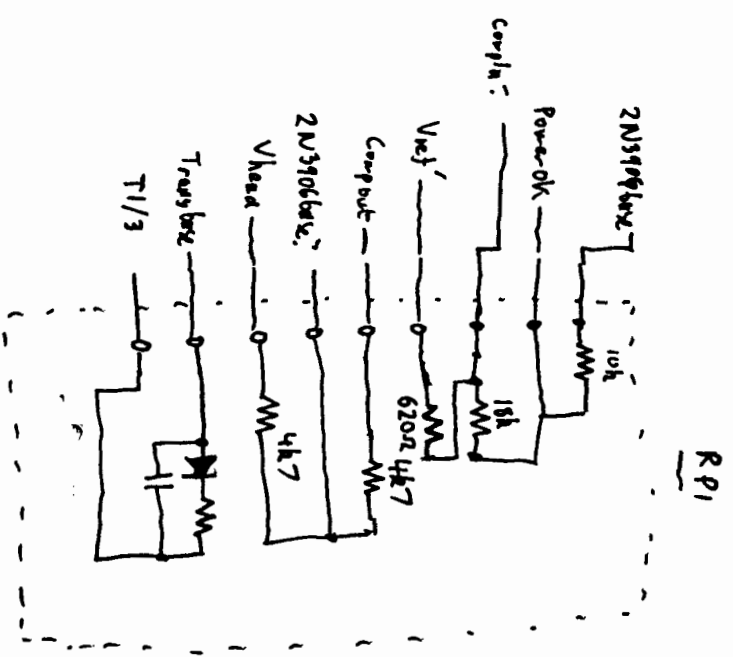

HPIL Interface

Motor Driver

Timing Sensor

Remove optical sensors, Sheet (4)

Home Sensor

0950-0408 Power Supply Module

82162

LLB3-0003

MK3870

MK3870

1LB3-0003