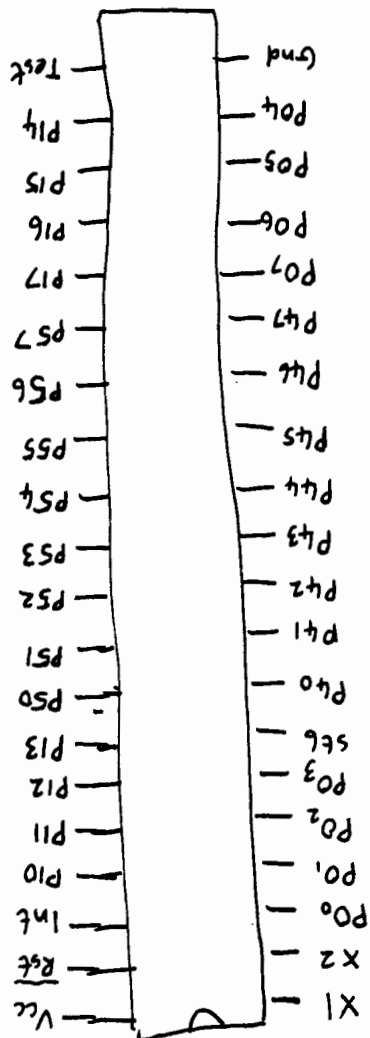

HPIL Interface

Motor Driver

Timing Sensor

Remove optical sensors, Sheet (4)

Home Sensor

0950-0408 Power Supply Module

82162

LLB3-0003

MK3870

MK3870

1LB3-0003