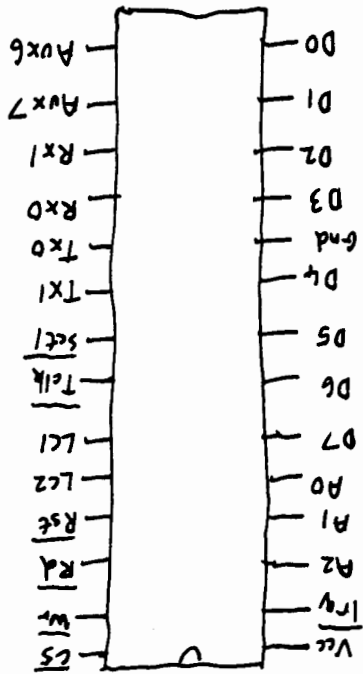

HPIL Interface

Motor Driver

Timing Sensor

Remove optical sensors, Sheet (4)

Home Sensor

0950-0408 Power Supply Module

82162

LLB3-0003

MK3870

MK3870

1LB3-0003