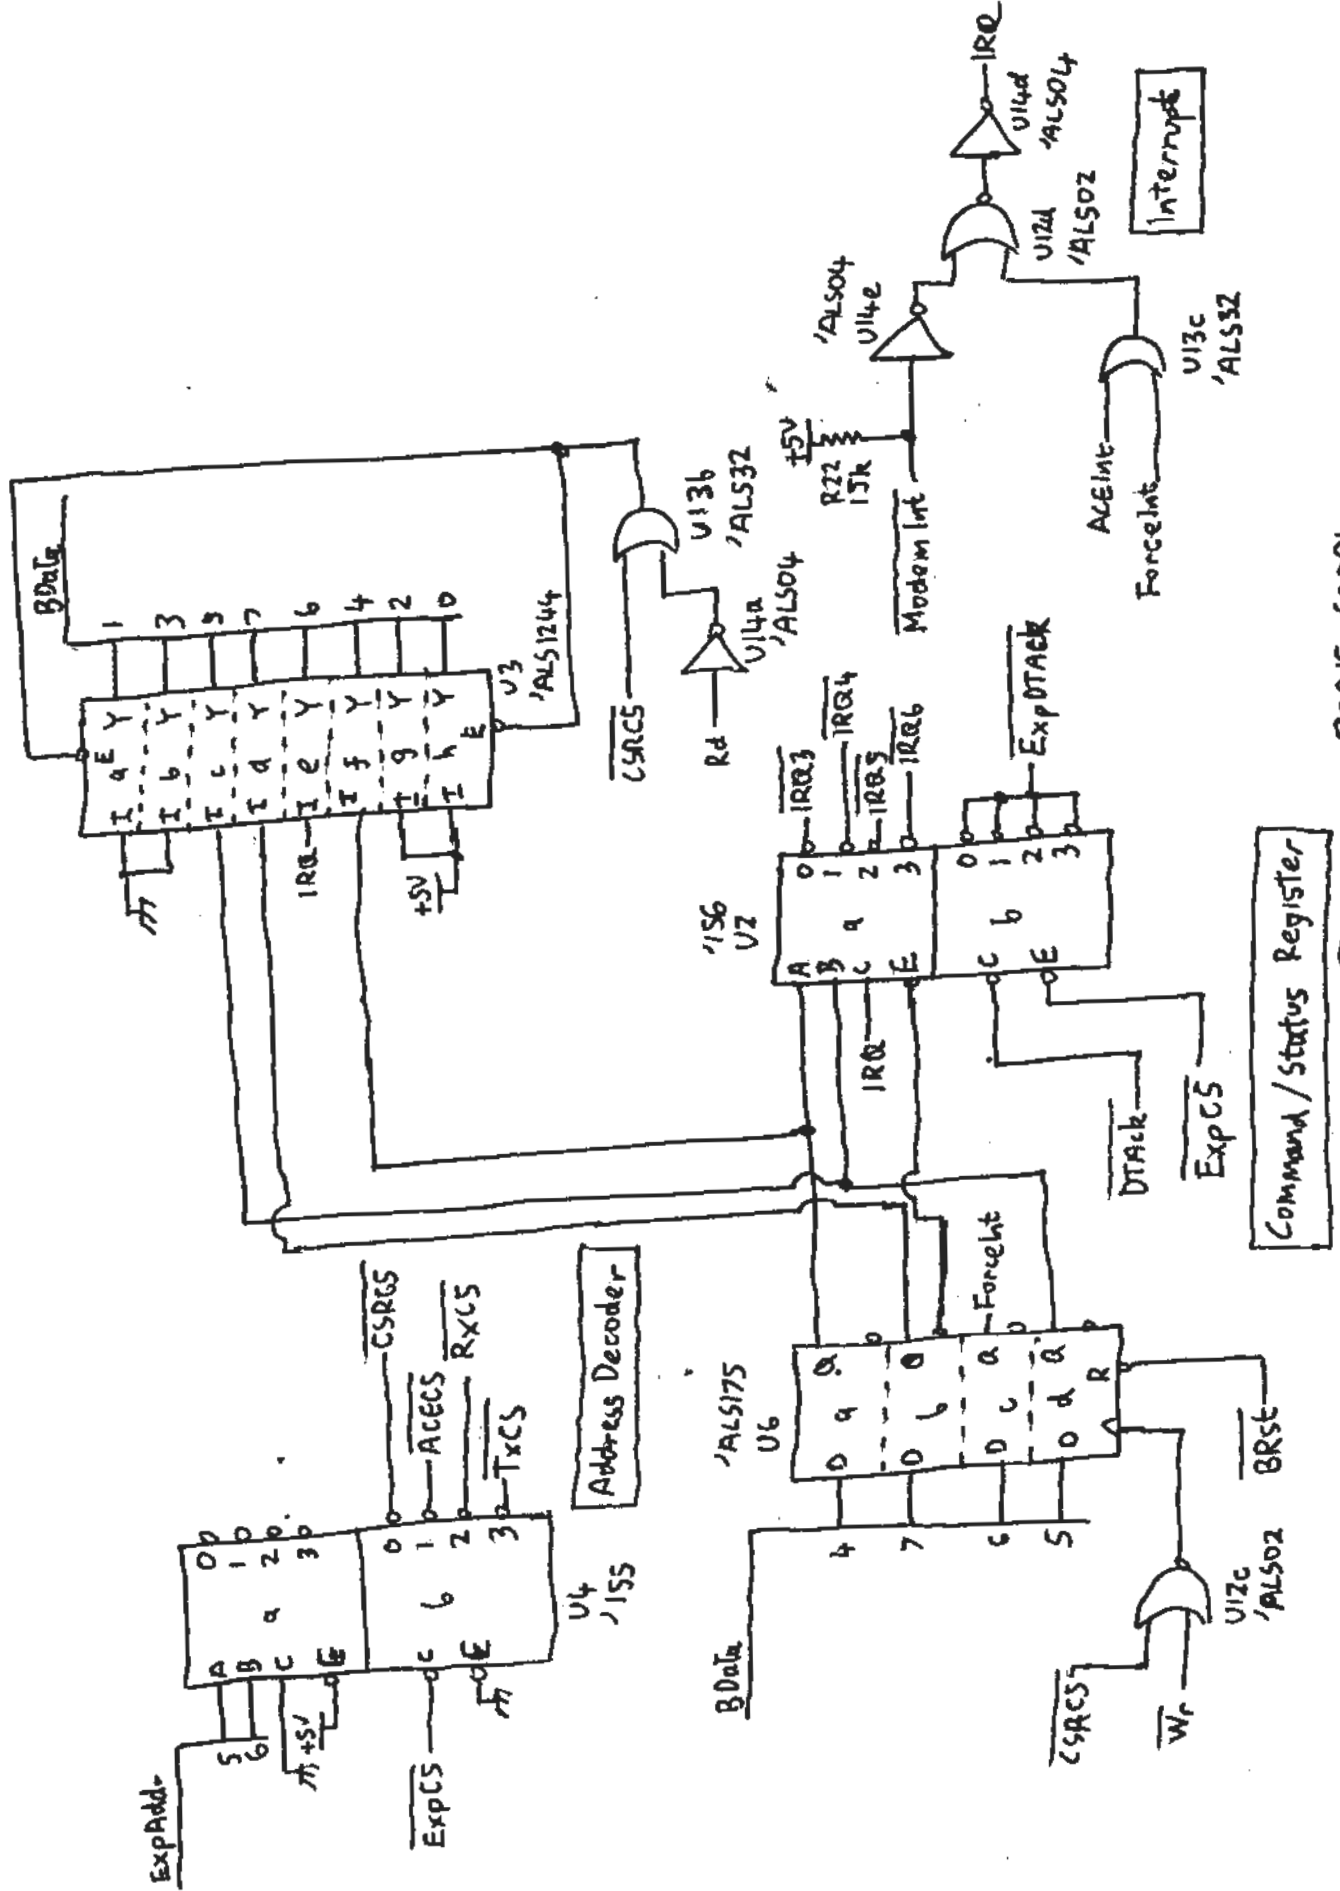

Bus Buffers

Bus Timing

U18  
3.6864 MHz

Serial Port