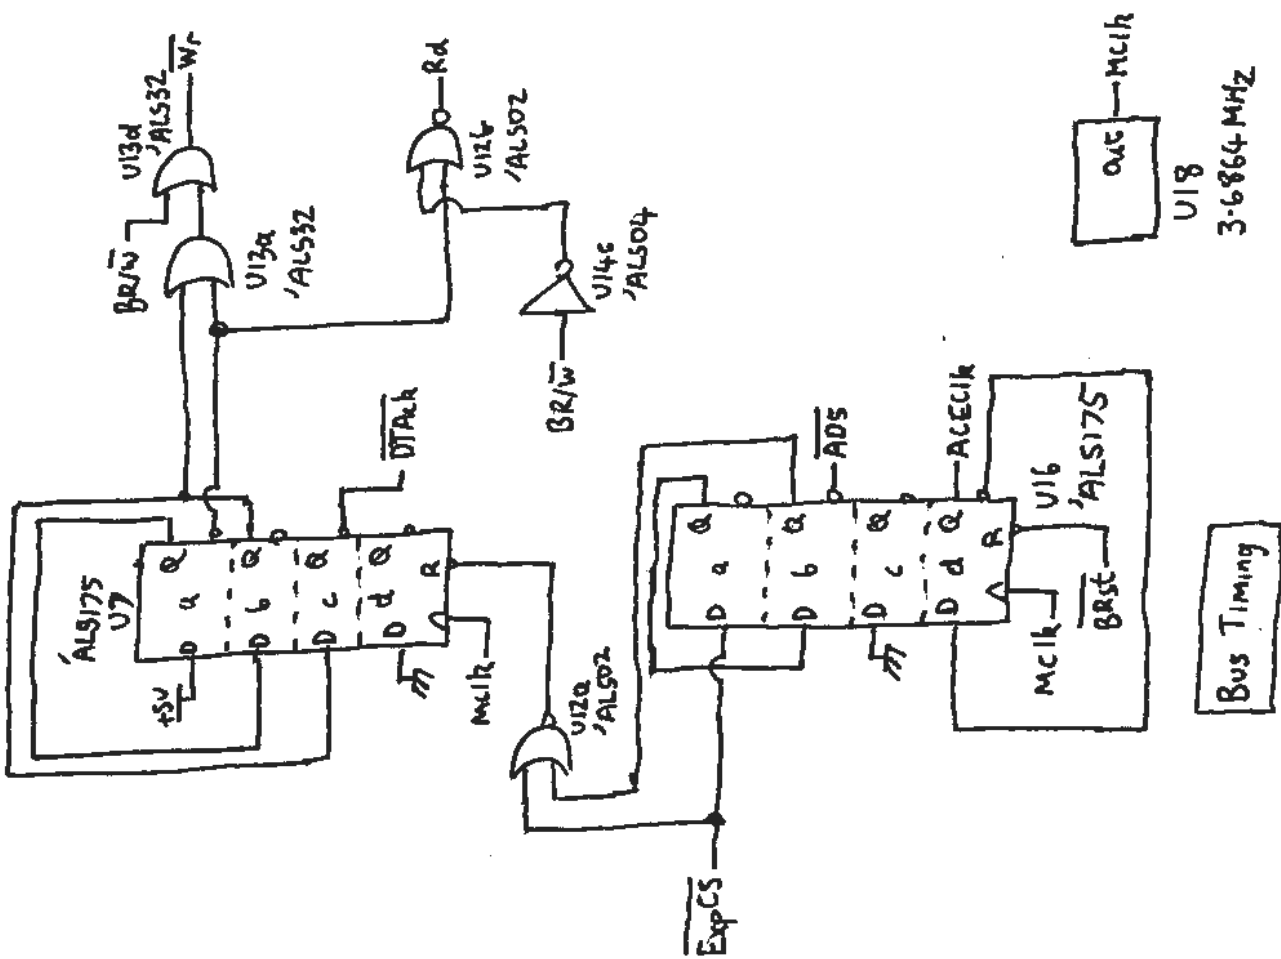

Bus Buffers

Bus Timing

U18  
3.6864 MHz

Serial Port