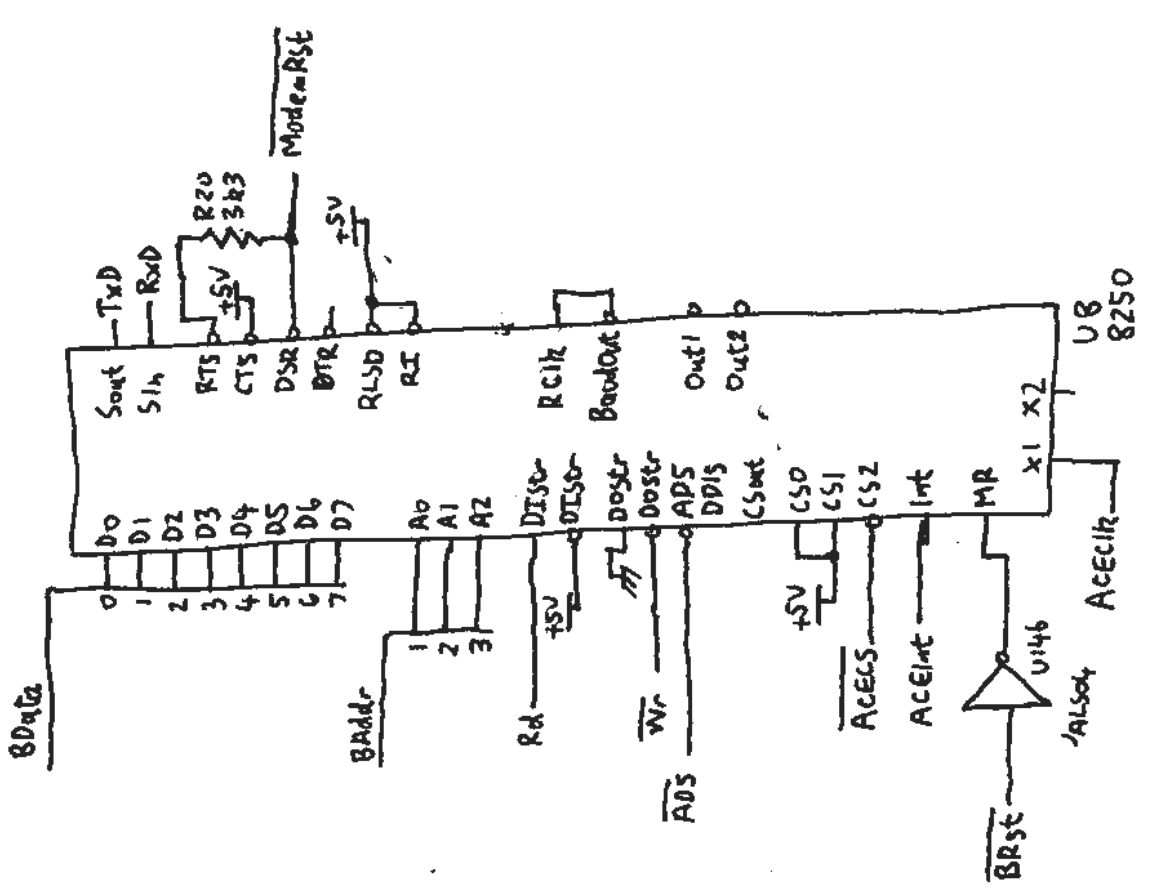

Bus Buffers

Bus Timing

U18  
3.6864 MHz

Serial Port